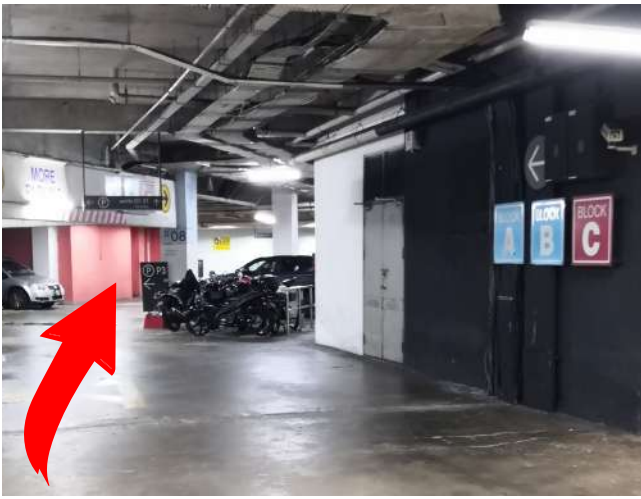

Where to park & how to get to Care Concierge premises in Jaya One from the basement parking

1. Enter basement parking from the parking entrance next to Aeon Big entrance.

Note: You are entering basement Level P2.

2. Follow the flow of traffic until you see a car detailing workshop (black walls) on your right. Turn right before the ramp up ahead.

Note: Before the workshop, there is a valet parking sign at the top right and a mall entrance on the left.

3. After turning right, you may park near the car detailing workshop (black walls).

4. You may also park further down from the workshop (near the red wall).

5. Alternatively, you can park along here (after the red wall on the left).