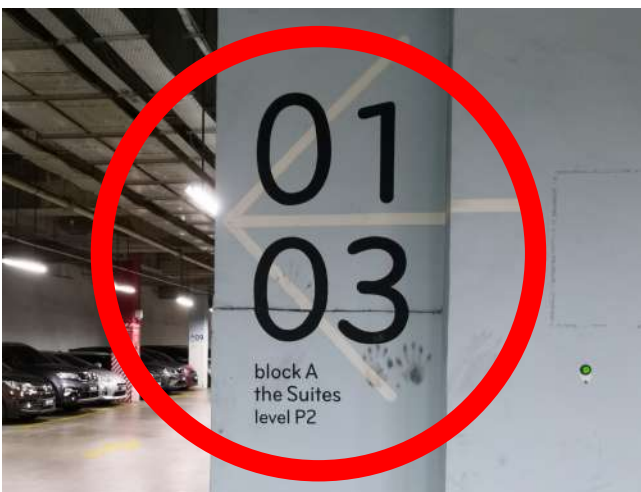

2. Follow the flow of traffic until you see a car detailing workshop (black walls) on your right. Turn right before the ramp up ahead.

Note: Before the workshop, there is a valet parking sign at the top right and a mall entrance on the left.

3. After turning right, you may park near the car detailing workshop (black walls).

4. You may also park further down from the workshop (near the red wall).

5. Alternatively, you can park along here (after the red wall on the left).

6. After the red wall on the left, you will see pillars that say 'block A'. You can park near these pillars. Look out for '01-03' on the wall for the lift to Care Concierge premises.

Note: parking spots near the lift may be full.