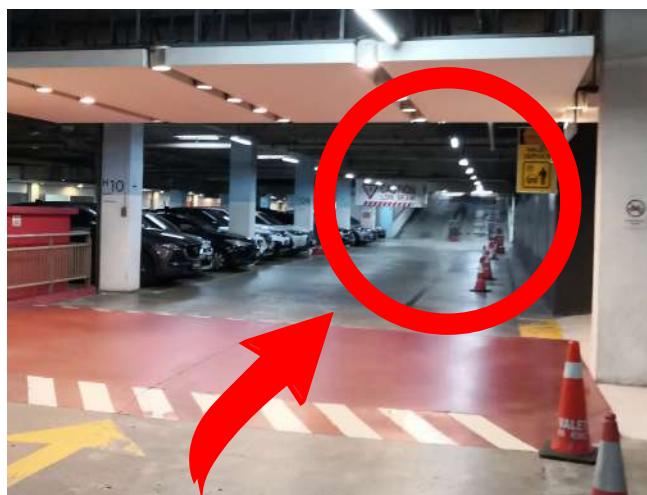

Where to park & how to get to Care Concierge premises in Jaya One from the basement parking

1. Enter basement parking from the parking entrance next to Aeon Big entrance.

Note: You are entering basement Level P2.

2. Follow the flow of traffic until you see a car detailing workshop (black walls) on your right. Turn right before the ramp up ahead.

Note: Before the workshop, there is a valet parking sign at the top right and a mall entrance on the left.

3. After turning right, you may park near the car detailing workshop (black walls).

4. You may also park further down from the workshop (near the red wall).

5. Alternatively, you can park along here (after the red wall on the left).