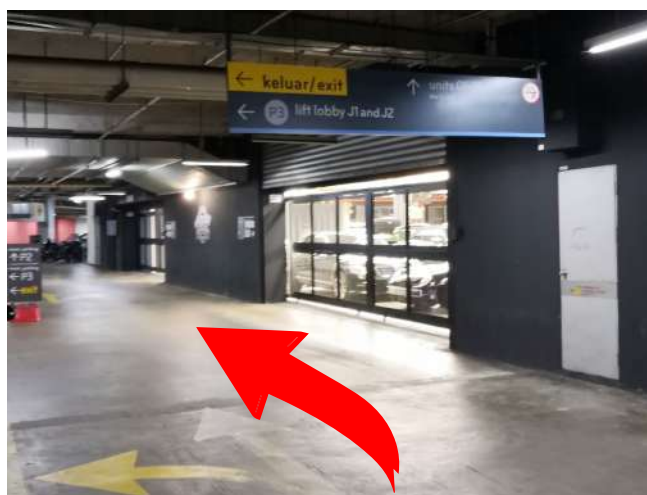

Where to park & how to get to Care Concierge premises in Jaya One from the basement parking

1. Enter basement parking from the parking entrance next to Aeon Big entrance.

Note: You are entering basement Level P2.

2. Follow the flow of traffic until you see a car detailing workshop (black walls) on your right. Turn right before the ramp up ahead.

Note: Before the workshop, there is a valet parking sign at the top right and a mall entrance on the left.

3. After turning right, you may park near the car detailing workshop (black walls).

4. You may also park further down from the workshop (near the red wall).

5. Alternatively, you can park along here (after the red wall on the left).

6. After the red wall on the left, you will see pillars that say 'block A'. You can park near these pillars. Look out for '01-03' on the wall for the lift to Care Concierge premises.

Note: parking spots near the lift may be full.