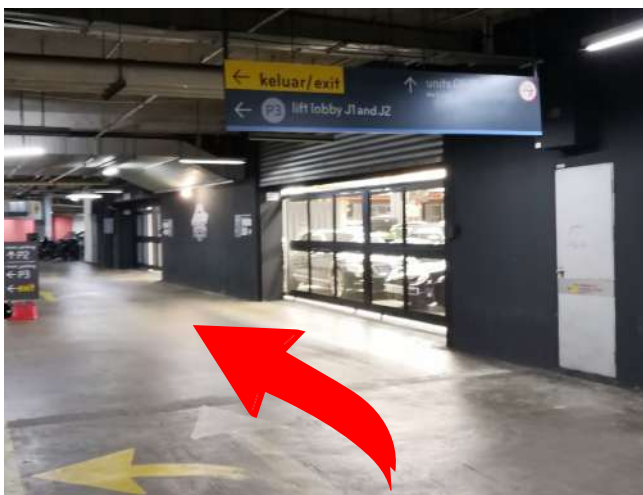

Where to park & how to get to Care Concierge from the basement parking

1. Enter basement parking from the parking entrance next to Aeon Big entrance.

Note: You are entering basement Level P2.

2. Follow the flow of traffic until you see a car detailing workshop (black walls) on your right. Turn right before the ramp up ahead.

Note: Before the workshop, there is a valet parking sign at the top right and a mall entrance on the left.

3. After turning right, you may park near the car detailing workshop (black walls).

4. You may also park further down from the workshop (near the red wall).

5. Alternatively, you can park along here (after the red wall on the left).

6. After the red wall on the left, you will see pillars that say 'block A'. You can park near these pillars. Look out for '01-03' on the wall for the lift to Care Concierge.

Note: parking spots near the lift may be full.

7. Take the lift inside this block's entrance to:
Level 5 - Care Concierge HQ
Level 3A - Care Concierge Clubhouse

Note: If you take a different lift, go to level P1 and walk towards CIMB Bank. The lift is right next to it.