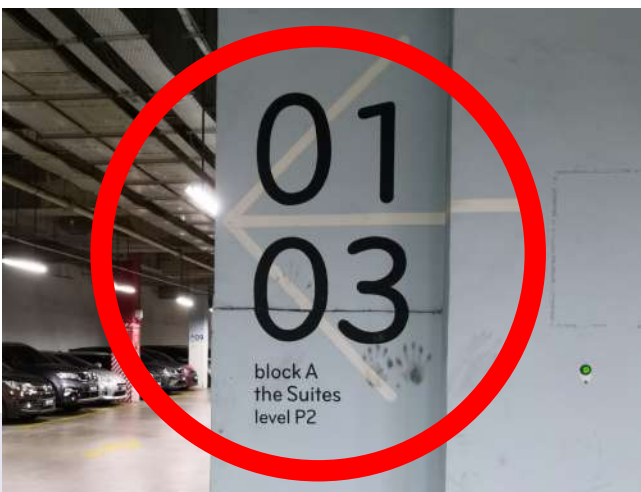

Where to park & how to get to Care Concierge from the basement parking

1. Enter basement parking from the parking entrance next to Aeon Big entrance.

Note: You are entering basement Level P2.

2. Follow the flow of traffic until you see a car detailing workshop (black walls) on your right. Turn right before the ramp up ahead.

Note: Before the workshop, there is a valet parking sign at the top right and a mall entrance on the left.

3. After turning right, you may park near the car detailing workshop (black walls).

4. You may also park further down from the workshop (near the red wall).

5. Alternatively, you can park along here (after the red wall on the left).

6. After the red wall on the left, you will see pillars that say 'block A'. You can park near these pillars. Look out for '01-03' on the wall for the lift to Care Concierge.

Note: parking spots near the lift may be full.

7. Take the lift inside this block's entrance to:
Level 5 - Care Concierge HQ
Level 3A - Care Concierge Clubhouse

Note: If you take a different lift, go to level P1 and walk towards CIMB Bank. The lift is right next to it.