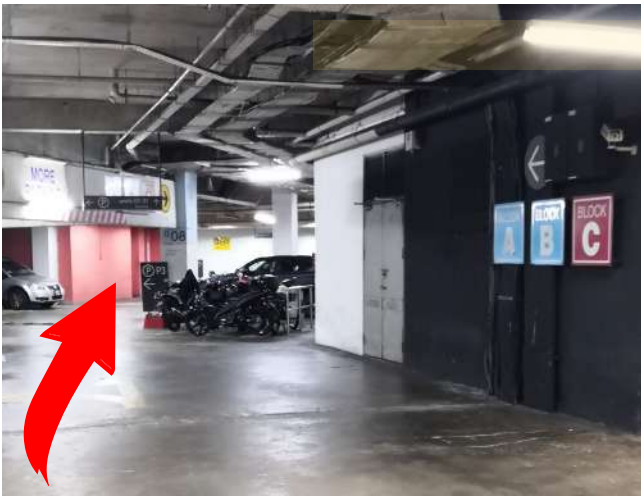

Where to park & how to get to Care Concierge from the basement parking

1. Enter basement parking from the parking entrance next to Aeon Big entrance.

Note: You are entering basement Level P2.

2. Follow the flow of traffic until you see a car detailing workshop (black walls) on your right. Turn right before the ramp up ahead.

Note: Before the workshop, there is a valet parking sign at the top right and a mall entrance on the left.

3. After turning right, you may park near the car detailing workshop (black walls).

4. You may also park further down from the workshop (near the red wall).

5. Alternatively, you can park along here (after the red wall on the left).

6. After the red wall on the left, you will see pillars that say 'block A'. You can park near these pillars. Look out for '01-03' on the wall for the lift to Care Concierge.

Note: parking spots near the lift may be full.

7. Take the lift inside this block's entrance to:
Level 5 - Care Concierge HQ
Level 3A - Care Concierge Clubhouse

Note: If you take a different lift, go to level P1 and walk towards CIMB Bank. The lift is right next to it.